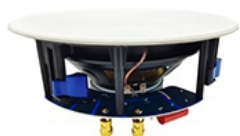

6/8 INCH IN-CEILING SPEAKERS SELECT SERIES