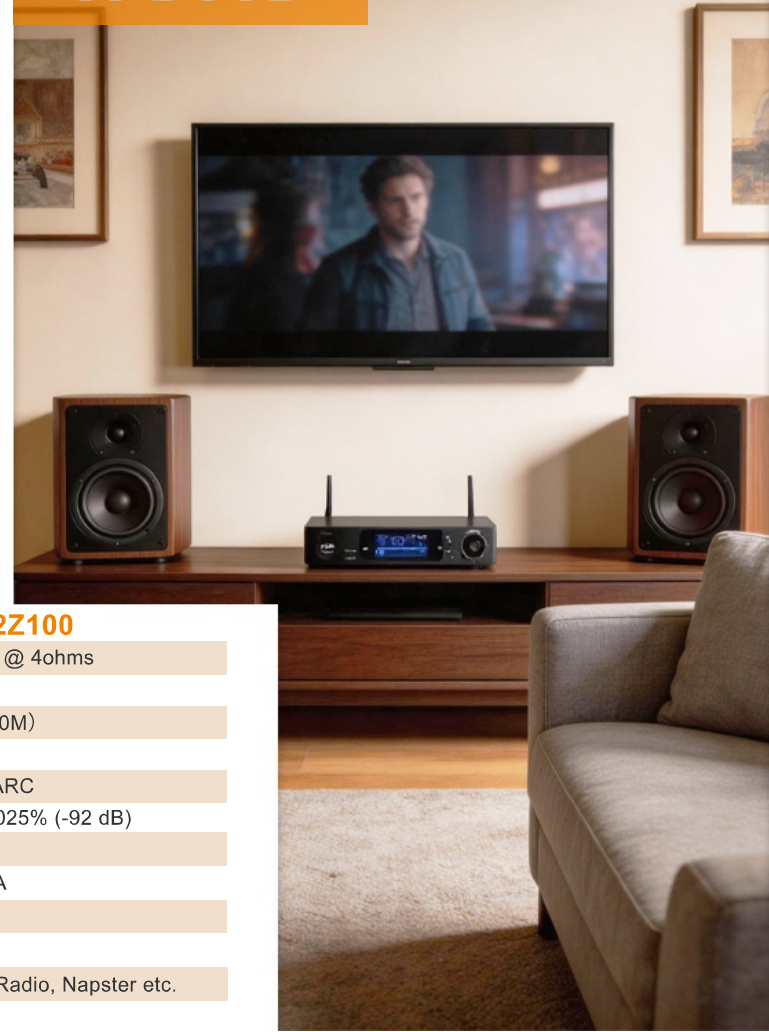

SPECIFICATION

Model	WBAC-Z100	WBAC-2Z100
Power	2 X150 Watts @ 4ohms	4 X100 Watts @ 4ohms
Speaker Output	stereo	
Connectivity	IEEE 802.11 b/g/n Wi-Fi, BT5.3, Ethernet (100M)	
Power Input	110V-230V	
Audio Input	WIFI, BT, LINE IN, OPTICAL, USB, HDMI-ARC	
Audio Output	Passive speaker terminal: SNR - 98 dB, THD+N - 0.0025% (-92 dB)	
Music input	Up to 192 kHz, 24-bit	
Music Format	MP3, AAC, ALAC, APE, FLAC, WAV, WMA	
Sample Rate	Decoding up to 192 kHz, 24-bit	
Protocol	AirPlay , DLNA	
Integrated Streaming Sources	Spotify, Deezer, Tunein, Tidal, Pandora, iHeartRadio, Napster etc.	

WBAB